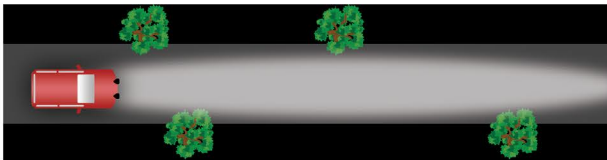

MODULAR FILTER SYSTEM

SUITABLE FOR LIGHTFORCE DRIVING LIGHTS

VENOM LED / GENESIS

150MM / 210MM DRIVING LIGHTS

STRIKER

LED DRIVING LIGHT

CLASSIC SERIES

140MM / 170MM / 240MM DRIVING LIGHTS

	SPOT 150/210	COMBO 150/210	FLOOD 150/210	SPOT	COMBO	FLOOD	SPOT 140/170/240	COMBO 170/240	FLOOD 140/170
CLEAR Supplied as standard									
YELLOW Fog, Silt, Haze & Dust									
CRYSTAL BLUE Increased Clarity									
BLUE Snow, Rain & Sea Spray									
AMBER Offroad, Silt, Haze & Dust									
BLACK (Solid Opaque) Protective									
INFRA-RED Military, Police & Security				LENS ONLY.					

SPOT FILTER