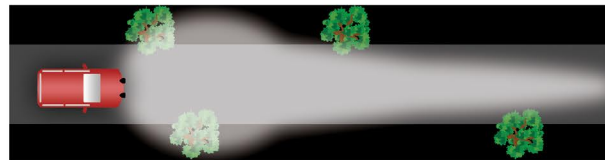

COMBO FILTER